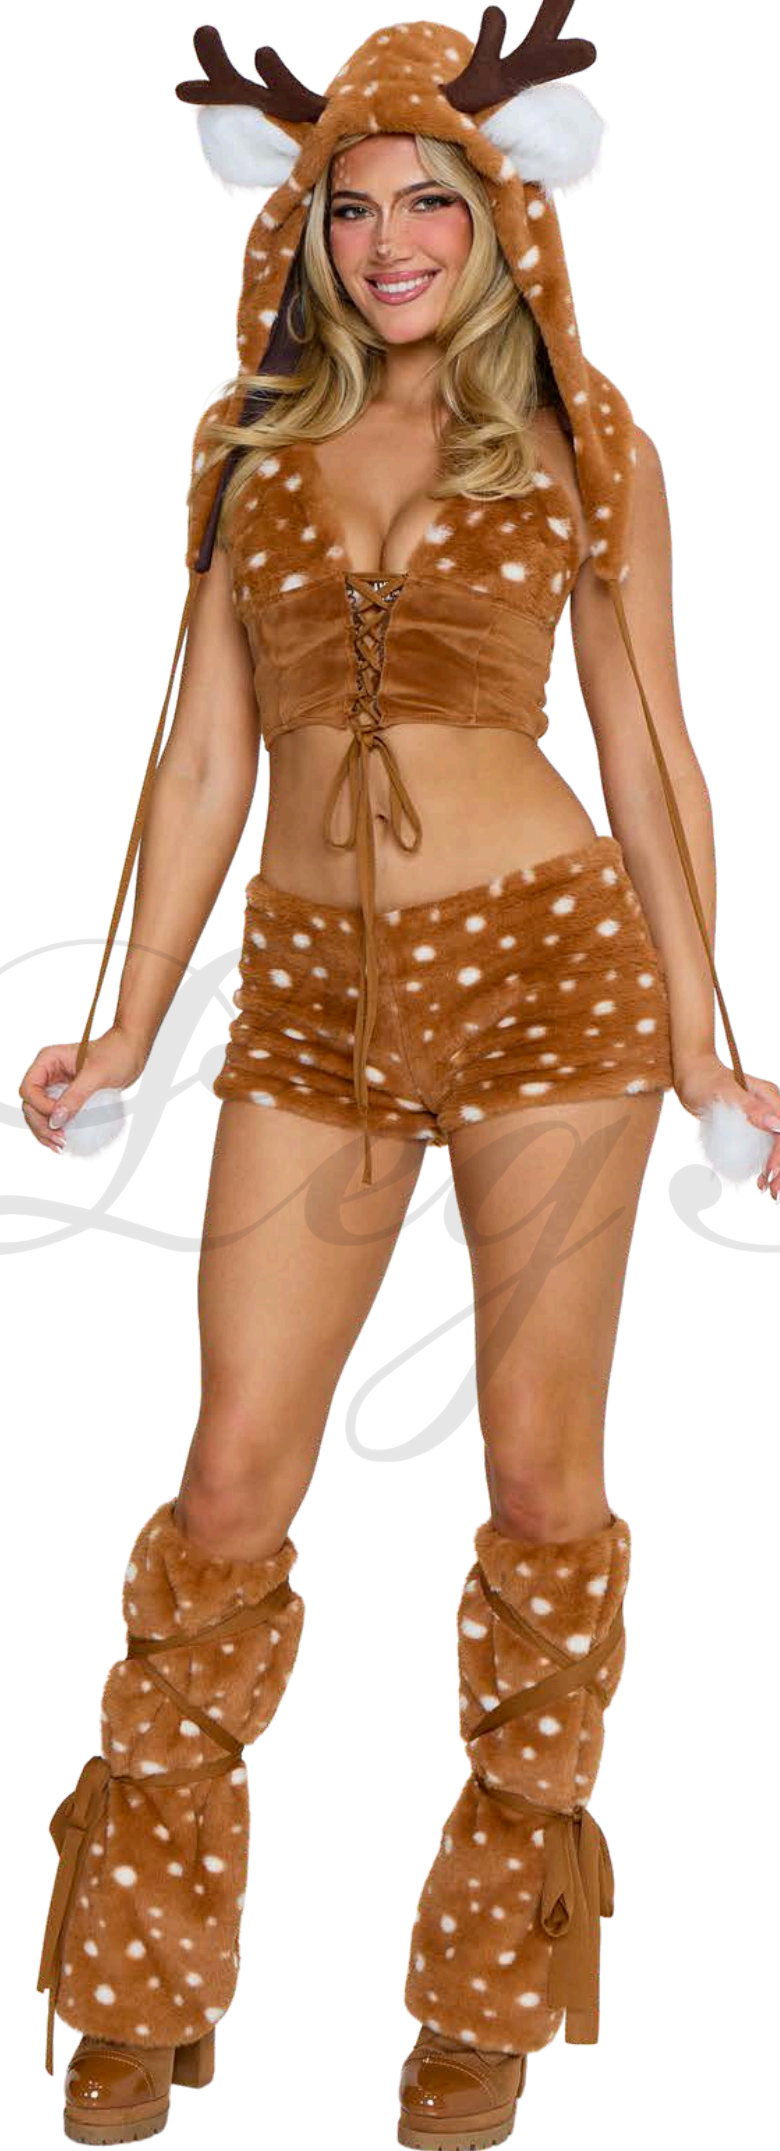

GREEN
XS, S, M, L, XL
25.00

87356
4 PC FURRY FAWN
COSTUME

INCLUDES LACE-UP
HALTER TOP, SHORTS
WITH TAIL, ANTLER
HOOD, AND LEG
WARMERS.

BROWN
XS, S, M, L
28.00

Lily Anne®

**87340
4 PC HONEY BEAR
COSTUME**

**INCLUDES PLUSH
VELVET DRESS WITH
FURRY TRIM, PAW
GLOVES, EAR HOOD,
AND LEG WARMERS.**