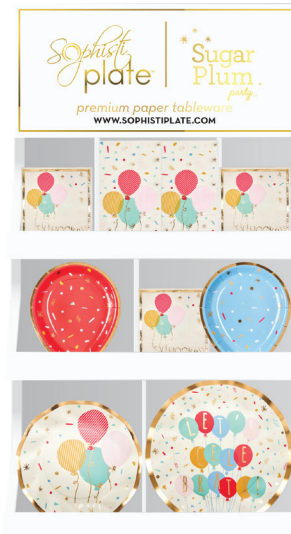

1 case of each open stock paper item in the collection

paper items only

KIT-364
min 1 | \$238.14

2% savings

Sophisticate
plate®

let's celebrate collection

TOP
SELLER

corrugate display
let's celebrate
51" H x 21.75" W
min 1 | \$359.50