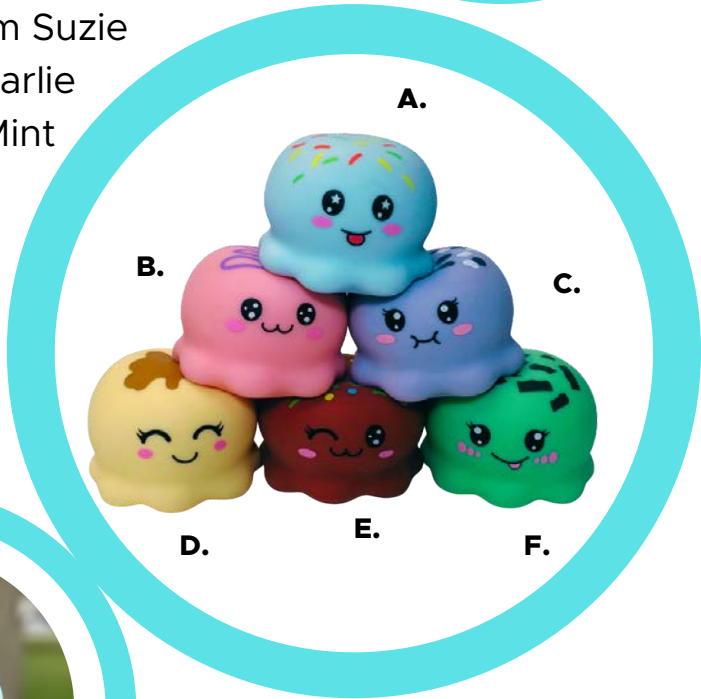

Comes with metal bag clip

SCOOP SQUAD

Squishy Ice Cream

\$4.00 each/ \$48.00 assortment

Assortment includes 2 of each:

- A. Jiminy Sprinkles
- B. Sassy Strawberry
- C. Boba Berry
- D. Sweet Cream Suzie
- E. Choco Charlie
- F. Mighty Mint