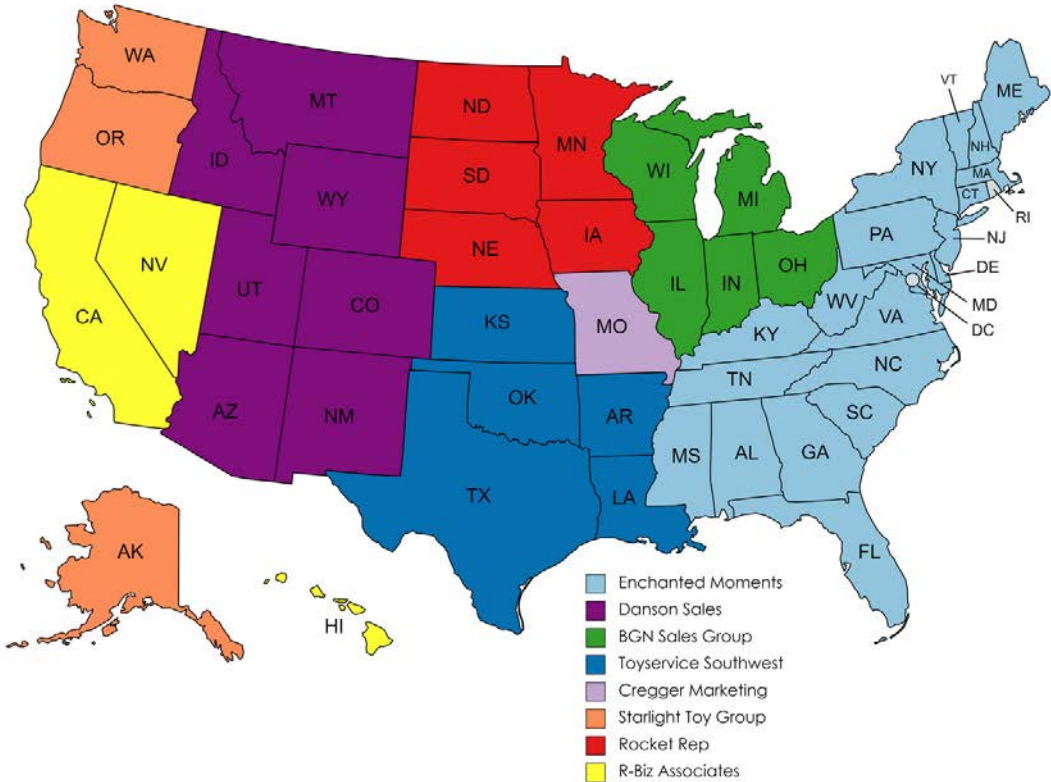

FIND A REP

Enchanted Moments

Tony Davis
AmericasMart
Bldg #2, Suite 1400
Atlanta, GA 30303
919-263-1433
tony@enchantedmoments.com
www.enchantedmoments.com

Rocket Rep

Ryan Pedersen
10 Andover Dr
Prospect Heights, IL 60070
847-707-2507
info@rocketrep.com