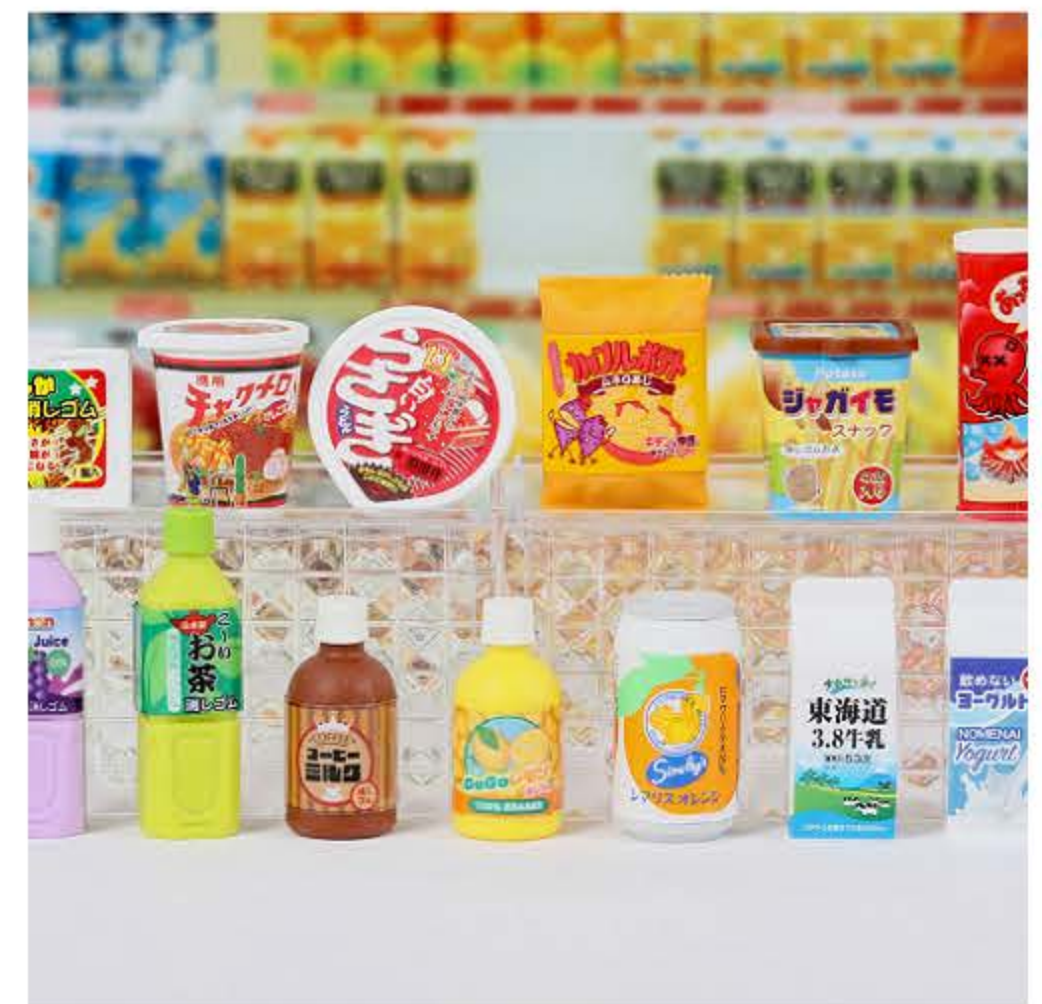

IWAKO DRINK & SNACK ERASERS

No.38159 60¢, $36 box of 60 erasers.
No.381591 60¢, $18 pack of 30 erasers.