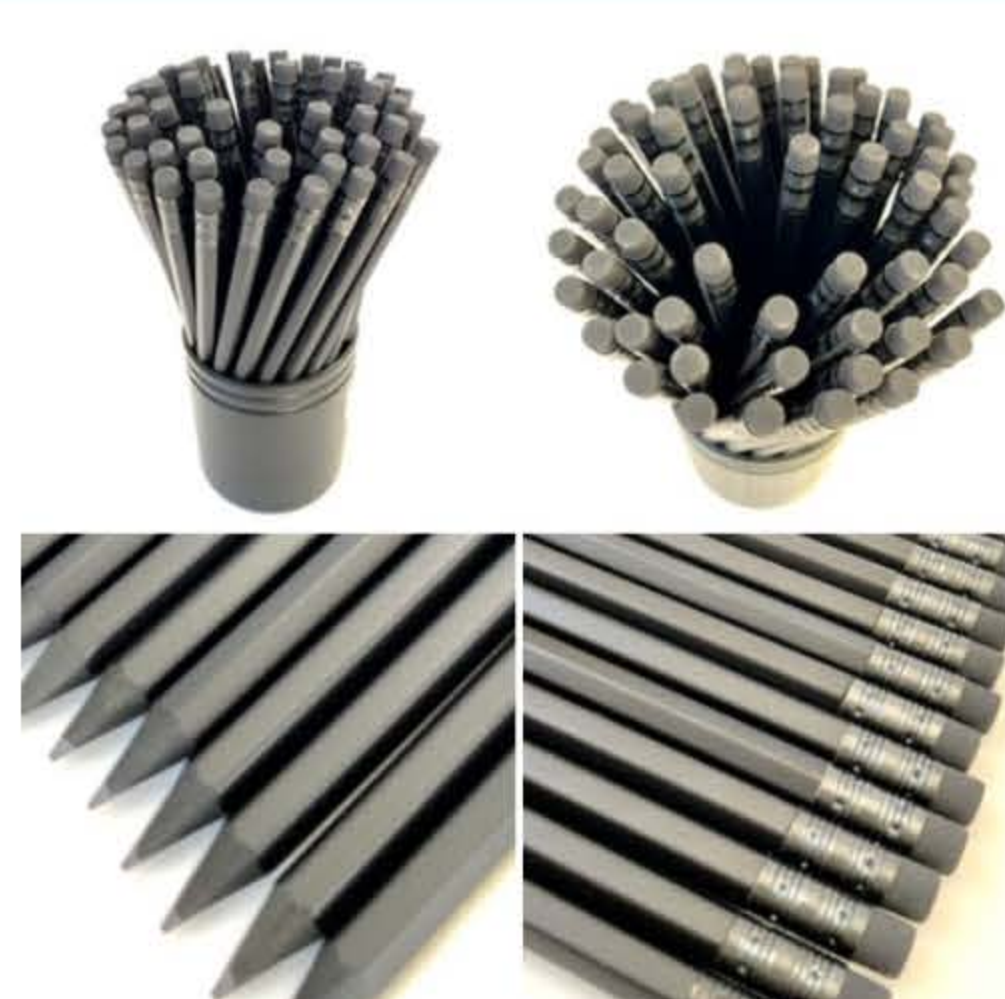

21202 ALL BLACK PENCIL. HB Black lead black eraser black renewable wood. Made in Japan BeGoody. 80¢, $48 a cup of 60 pencils.