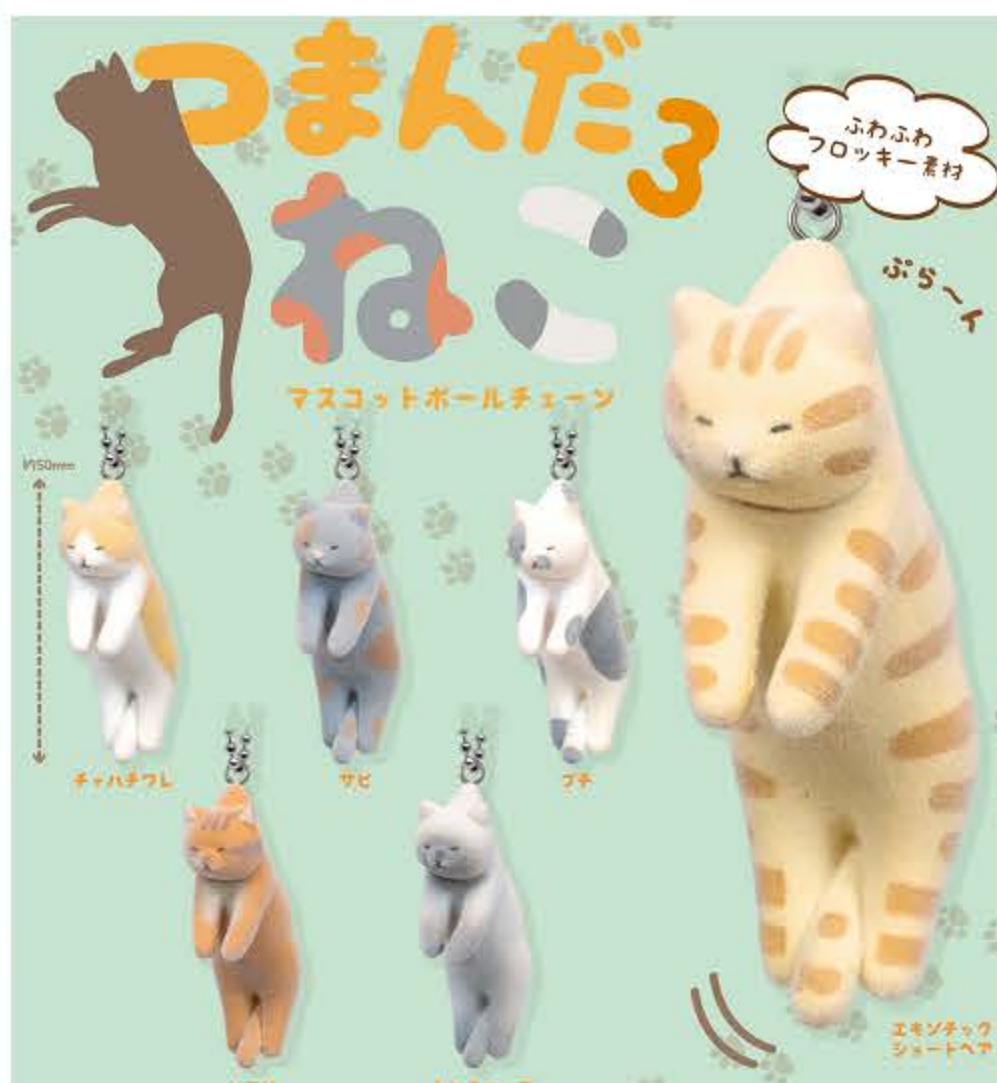

70208 FELT CAT CHARM CAPSULE. Qualia Japan. $3.50, $21 for 6 assorted cats.