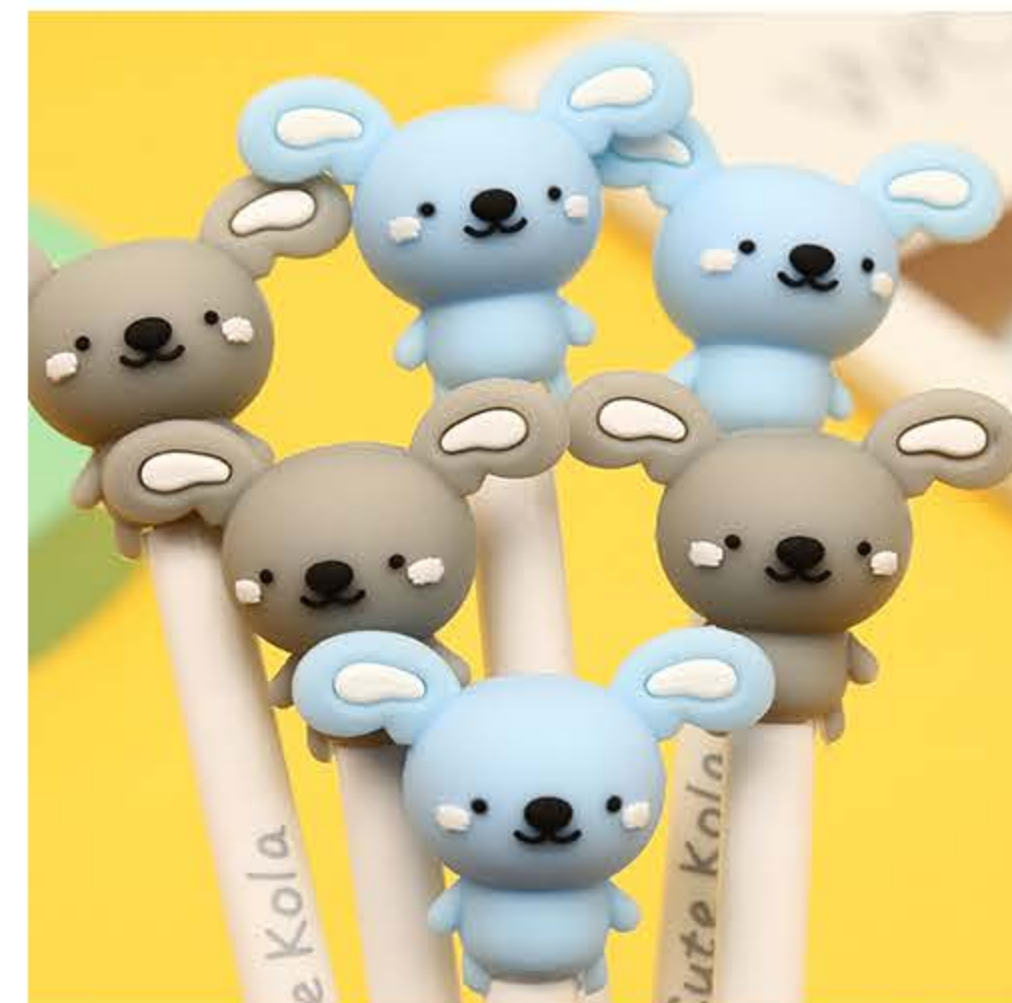

RETRACTABLE

22450 KOALA RETRACTABLE GELPEN. $1, $36 display of 36 pens.