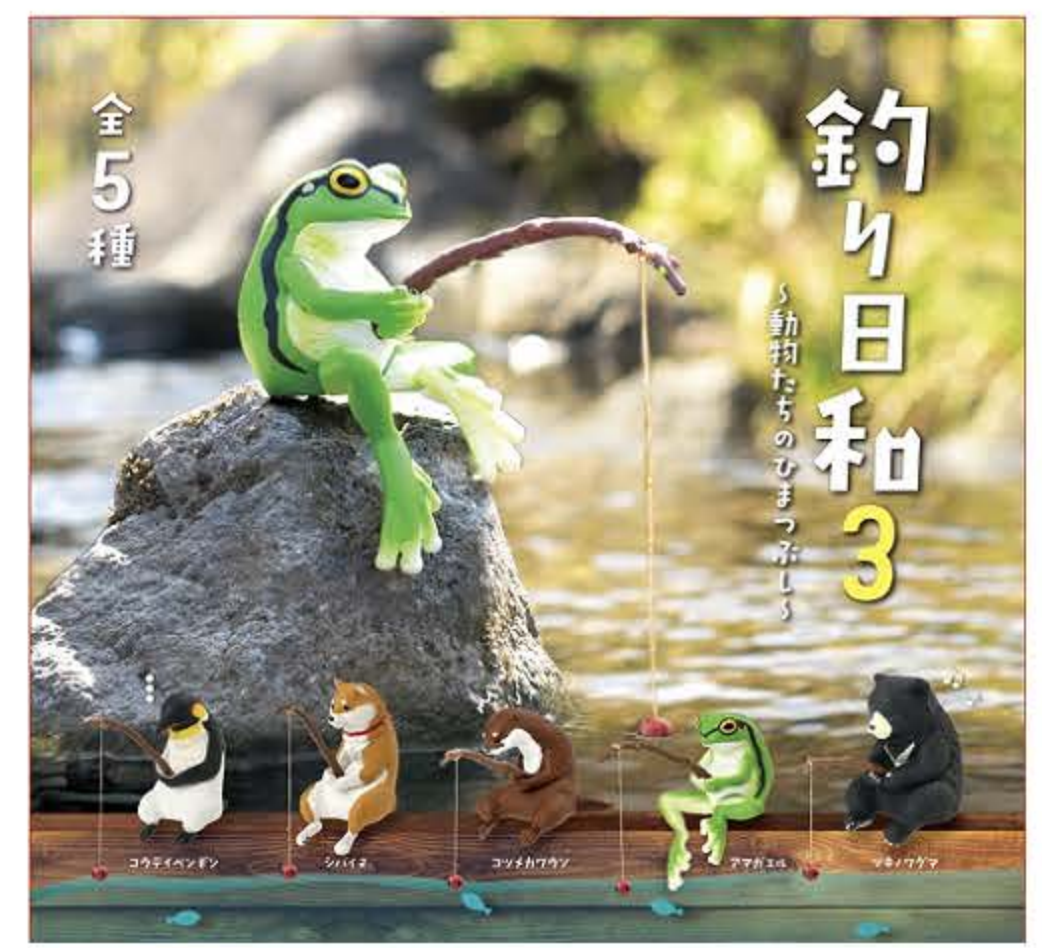

# JAPANESE BLIND BOX FIGURINES

**70774 DONGURI TANK BLIND BOX.** Yell Japan. \$3, \$36.00 for 12 assorted.

**70775 JIZO STATUES BLIND BOX.** Yell Japan. \$3, \$36.00 for 12 assorted.

**70776 NYAoooo!! CAT BLIND BOX.** Yell Japan. \$3, \$30 for 10 assorted.

**70777 SLEEPING CATS BLIND BOX.** Yell Japan. \$3, \$30 for 10 assorted.

**70778 ATTITUDE FROGS BLIND BOX.** Yell Japan. \$3, \$30 for 10 assorted.

**70779 LET'S GO FISHING BLIND BOX.** Yell Japan. \$3, \$30 for 10 assorted.