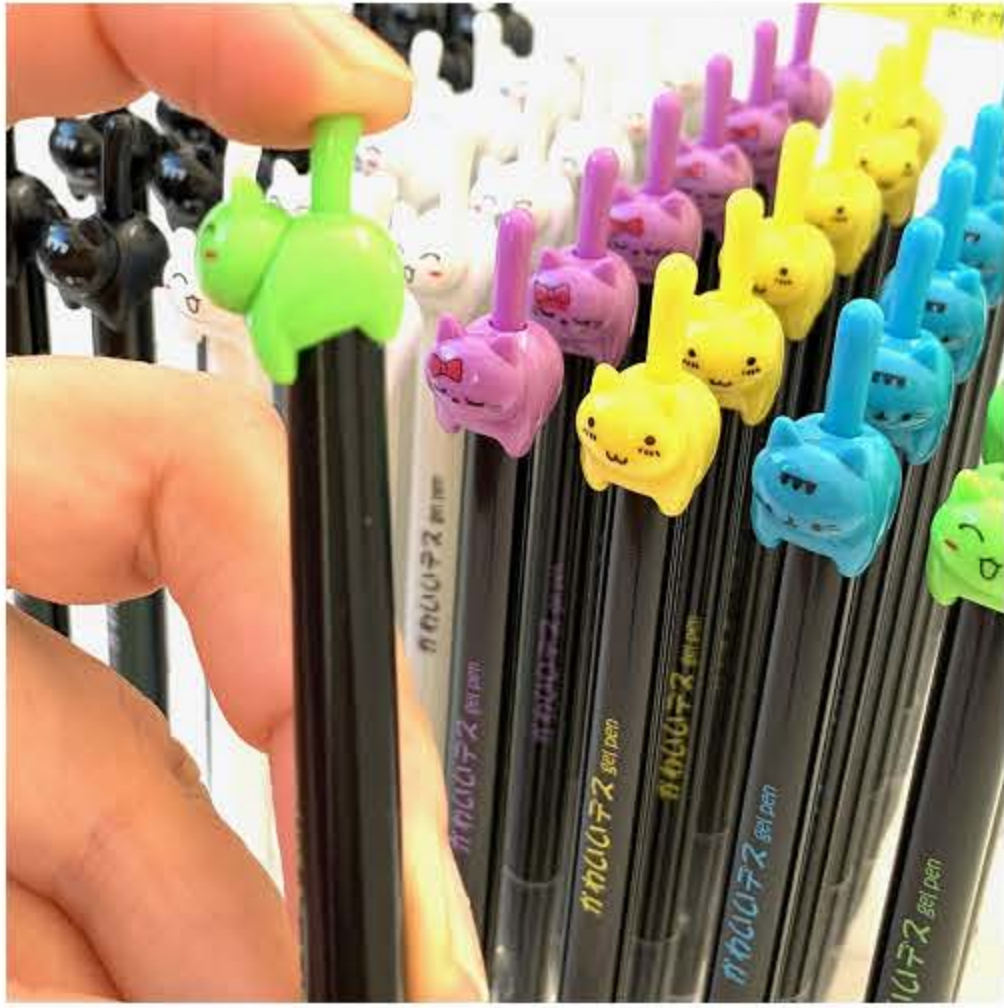

**21807 OCEAN RETRACTABLE PENCIL.**  
\$2, \$48 for a display of 24 pencils.

**21808 AVOCADO RETRACTABLE PENCIL.**  
\$2, \$48 for a display of 24 pencils.

**21809 FAST FOOD RETRACTABLE PENCIL.**  
\$2, \$48 for a display of 24 pencils.  
Always sharp eco-friendly non-toxic erasable graphite no sharpening needed. 0.5mm HB.

# FINELINER GELPENS

**22188** CAT TAIL GEL PEN. Smooth finetip black gel ink. Push the tail to retract. \$1, \$48 a display of 48 pens in 6 colors.

**RETRACTABLE**

**RETRACTABLE**

**22219** Hedgehog Gel Pen. Push down retractable gel pen with soft sensory rubber brush back. Smoothest 0.5mm finetip black gel ink. \$1, \$48 a display of 48 pens.

**RETRACTABLE**

**22221** DOG TAIL RETRACTABLE GEL PEN. Push the tail to use or retract. 0.5mm black gel ink. \$1, \$48 a display of 48 pens.

**RETRACTABLE**

**22241** PEEKABOO RETRACTABLE GEL PEN-black ink. \$1, \$48 display of 48 pens.