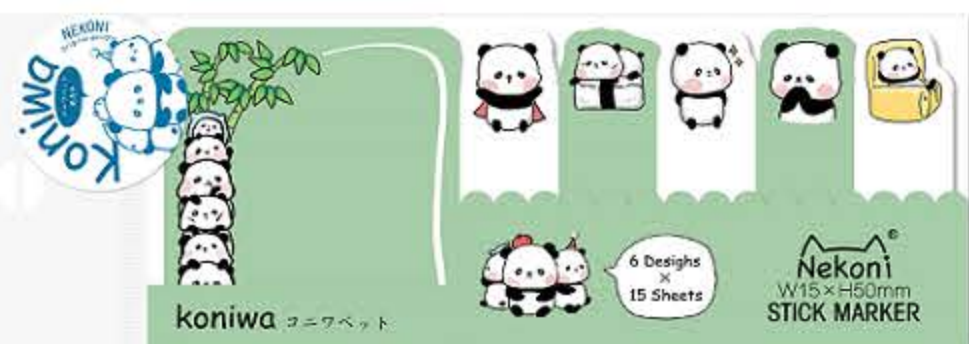

85792 PANDA STICKY NOTES. $1.20x10=$12