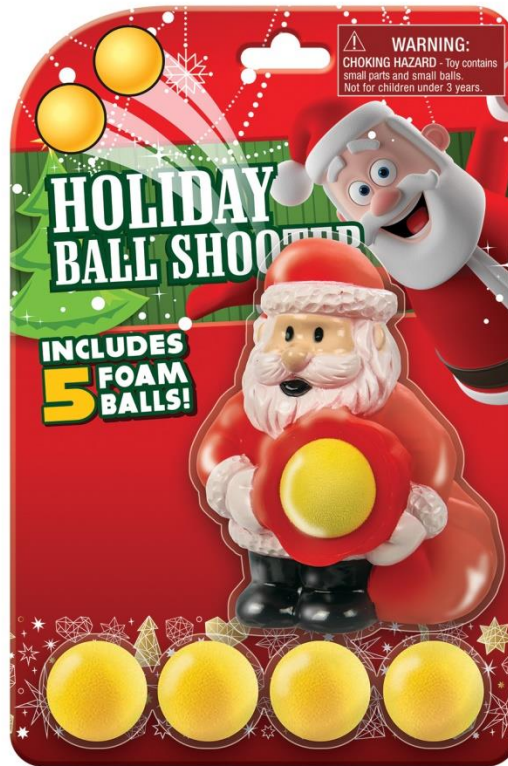

0 183176 14188 13

Item 14188 Black Cat

Front

Back

Grow a Monster #18998

Cost: \$2.50/each Pack: 24 pcs (2 displays of 12)

Card Size: 4" x 6 1/2"

Holiday Ball Popz

Cost: \$3.50/each Pack: 24 pcs

Card Size: 10" x 6 1/2"

Item 14180 Reindeer Ball Popz

Item 14182 Santa Ball Popz

Item 14181 Snowman Ball Popz

Expands to 600% from its original size!

Card Size:
4" x 6"

19000
Grow a Santa