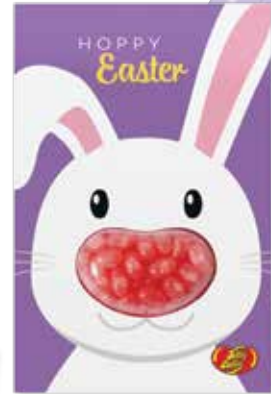

Inside:
There's no
bunny
like you.

1.2 oz. Jelly Belly® Easter Bunny
Greeting Card
Item # 45705 • 12 cards
Sold filled with Cotton Candy jelly beans