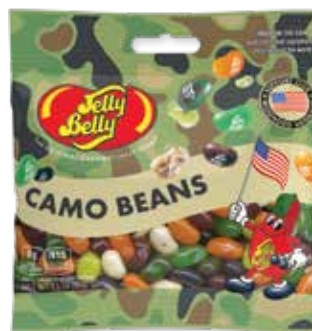

3.5 oz. Jelly Belly®
Juicy Pear
Item # 66121 • 12 bags

3.5 oz. Jelly Belly®
Lemon Meringue Pie
Item # 66936 • 12 bags

3.5 oz. Jelly Belly®
Licorice
Item # 66130 • 12 bags

3.1 oz. Jelly Belly®
Pancakes & Maple Syrup
Item # 66318 • 12 bags

3.5 oz. Jelly Belly®
Rosé Sparkling Jelly Beans
Item # 66124 • 12 bags
ALCOHOL FREE

3.5 oz. Jelly Belly® S'mores
Item # 66935 • 12 bags

3.5 oz. Jelly Belly®
Sizzling Cinnamon
Item # 66151 • 12 bags

3.5 oz. Jelly Belly®
Very Cherry
Item # 66125 • 12 bags

Support our troops!

Jelly Belly salutes our troops and their families. For every Grab & Go® Camo Beans bag sold, Jelly Belly will donate 25c to support U.S. Veterans and their families.

3.5 oz. Jelly Belly®
Freedom Fighter Camo Beans
Item # 66132 • 12 bags