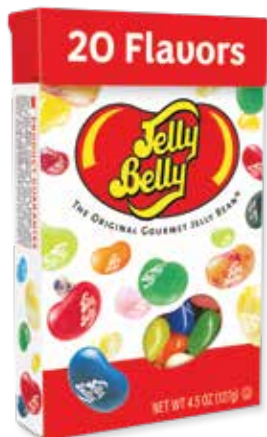

1.31lb. 20 Flavors
Jelly Belly® JUMBO Box
Item # 74743 • 6 boxes

NEW Available July 2023

4.25 oz. Jelly Belly® Boba Milk Tea
Gift Box
Item # 64756 • 12 boxes

4.25 oz. 5-Flavor Jelly Belly
Cocktail Classics® Gift Box
Item # 64821 • 12 boxes
ALCOHOL FREE

4.25 oz. Jelly Belly® Fabulous Five®
Gift Box with 5 Favorite Mixes
Item # 64816 • 12 boxes

4.25 oz. Jelly Belly®
Krispy Kreme® Gift Box
Item # 64787 • 12 boxes

SUNKIST is a registered trademark of SUNKIST GROWERS, INC. U.S.A. used under license by Jelly Belly Candy Company.
© 2023 SUNKIST GROWERS, INC. A&W is a registered trademark of A&W Concentrate Company used under license.
DR PEPPER, CRUSH and 7UP are registered trademarks of Dr Pepper/Seven UP, Inc. used under license. © 2023 Dr Pepper/
Seven UP, Inc. All rights reserved. © 2023 Krispy Kreme Doughnut Corporation. © 2023 Kahala Franchising, L.L.C. • Cold Stone
Creamery and Birthday Cake Remix are trademarks of Kahala Franchising, L.L.C. used under license.

Flip Top Boxes

Pop open one of our Flip Top Boxes for the ultimate flavor adventure. These flip top boxes are perfect for party favors or an on-the-go treat.

4.5 oz. Jelly Belly® Assorted Flip Top Box
Item # 20027
2/12 ct. caddies