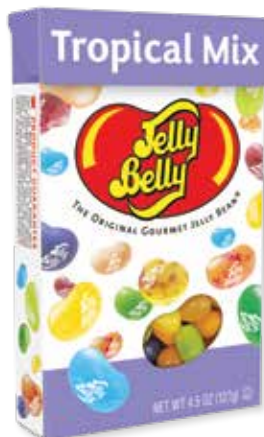

4.5 oz. Jelly Belly® Tropical Mix Flip Top Box
Item # 20029
2/12 ct. caddies