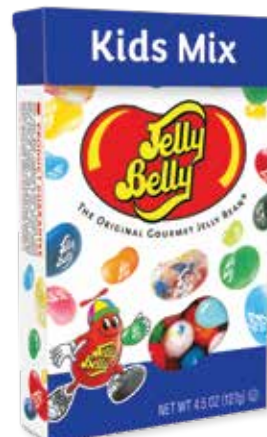

4.5 oz. Jelly Belly® Kids Mix Flip Top Box
Item # 20021
2/12 ct. caddies