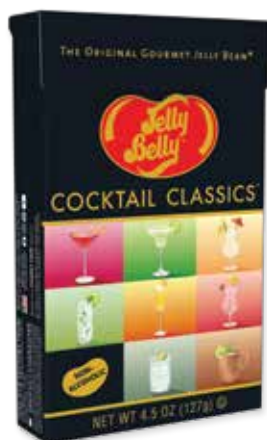

4.5 oz. Jelly Belly® Cocktail Classics® Flip Top Box
Item # 20026
ALCOHOL FREE

Good things come in small packages too!