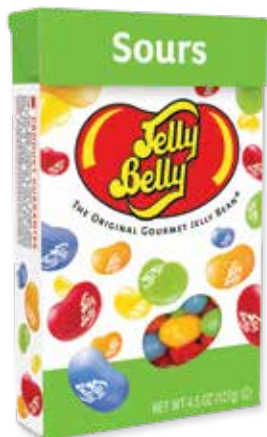

1.31lb. 20 Flavors
Jelly Belly® JUMBO Box
Item # 74743 • 6 boxes

NEW Available July 2023

4.25 oz. Jelly Belly® Boba Milk Tea
Gift Box
Item # 64756 • 12 boxes

4.25 oz. 5-Flavor Jelly Belly
Cocktail Classics® Gift Box
Item # 64821 • 12 boxes
ALCOHOL FREE

4.25 oz. Jelly Belly® Fabulous Five®
Gift Box with 5 Favorite Mixes
Item # 64816 • 12 boxes

4.25 oz. Jelly Belly®
Krispy Kreme® Gift Box
Item # 64787 • 12 boxes

SUNKIST is a registered trademark of SUNKIST GROWERS, INC. U.S.A. used under license by Jelly Belly Candy Company.
© 2023 SUNKIST GROWERS, INC. A&W is a registered trademark of A&W Concentrate Company used under license.
DR PEPPER, CRUSH and 7UP are registered trademarks of Dr Pepper/Seven UP, Inc. used under license. © 2023 Dr Pepper/
Seven UP, Inc. All rights reserved. © 2023 Krispy Kreme Doughnut Corporation. © 2023 Kahala Franchising, L.L.C. • Cold Stone
Creamery and Birthday Cake Remix are trademarks of Kahala Franchising, L.L.C. used under license.

Flip Top Boxes

Pop open one of our Flip Top Boxes for the ultimate flavor adventure. These flip top boxes are perfect for party favors or an on-the-go treat.

4.5 oz. Jelly Belly® Assorted Flip Top Box
Item # 20027
2/12 ct. caddies