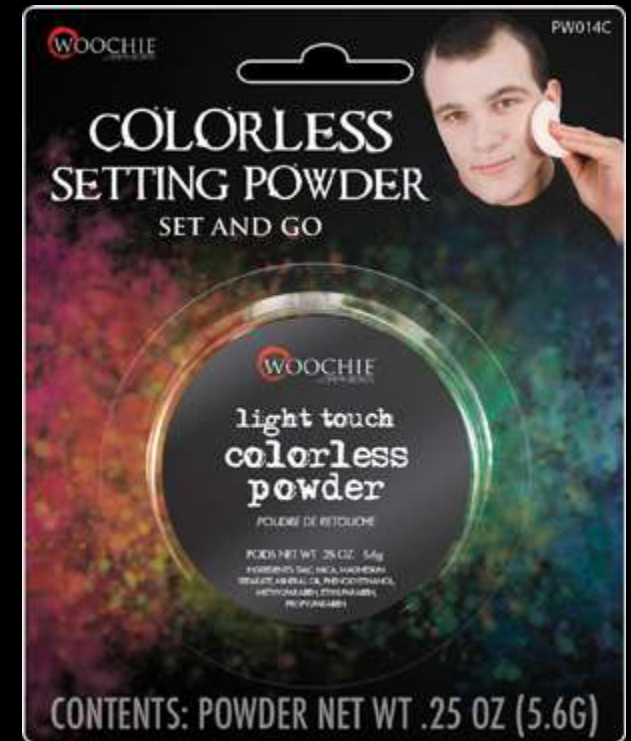

PW014C
COLORLESS SETTING POWDER