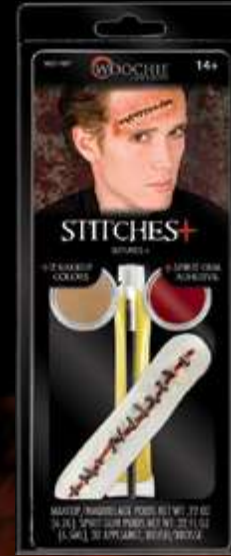

WO148PS
STITCHES

WOOCHEE+

Includes 3D appliances, 2 colors makeup, brush and appliance adhesive.

WO007P
VAMPIRE BITES +

WO010P
GRAND OPENING +

WO113P
DEVIL +

WO148P
STITCHES +

WO163P
BROKEN BONE +