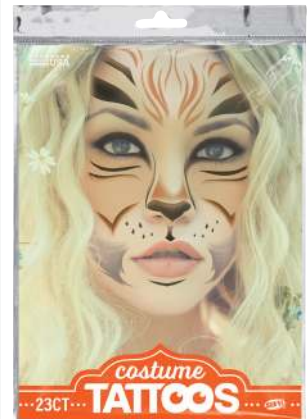

ITEM ID: SH26054.A
UPC: 6-84364-26053-1

Animal Costume Tattoos

CASE ID : SV30321.GRD-01
CASE UPC: 684364303214
CONTAINS: 2 SHEETS
SIZE: 9" X .0625 X 6.3125"
MASTER QTY : 12
INNER QTY: 12
WHOLESALE: $1.00
MSRP: $2.99