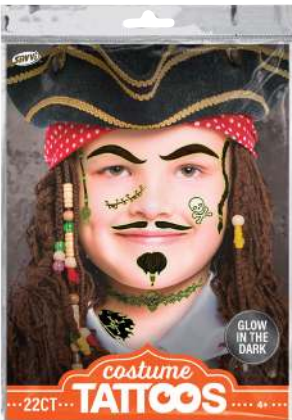

Scary Clown Costume Tattoos

Item ID: SH26048.A

UPC: 6-84364-26049-4

Skull Face Costume Tattoos

Item ID: BT26043.A

UPC: 6-84364-26044-9

Witch Costume Tattoos

Item ID: SV30330.A

UPC: 6-84364-30330-6

Fox Costume Pouch

Item ID: SH26054.A

UPC: 6-84364-26055-5

Classic Halloween Tattoos

CASE ID : SH28120.GRD-01
CASE UPC: 684364281208
CONTAINS: 2 SHEETS
SIZE: 9" X .0625 X 6.3125"
MASTER QTY : 12
INNER QTY: 12
WHOLESALE: \$1.00
MSRP: \$2.99

HALLOWEEN COLLECTION

ITEM ID: SH26857.A
UPC: 6-84364-26854-4

ITEM ID: SH26854.A
UPC: 6-84364-26854-4

ITEM ID: SH26855.A
UPC: 6-84364-26854-4

ITEM ID: SH26856.A
UPC: 6-84364-26854-4

Day of the Dead Tattoos

CASE ID : SV30328.GRD-01
CASE UPC: 684364303283
CONTAINS: 2 SHEETS
SIZE: 9" X .0625 X 6.3125"
MASTER QTY : 12
INNER QTY: 12
WHOLESALE: \$1.00
MSRP: \$2.99