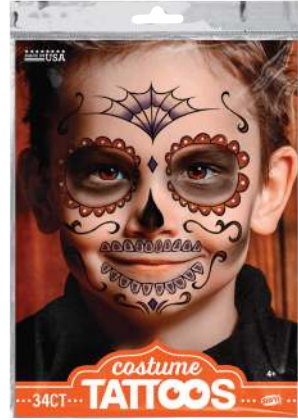

ITEM ID: SV30326.A
UPC: 6-84364-30324-5