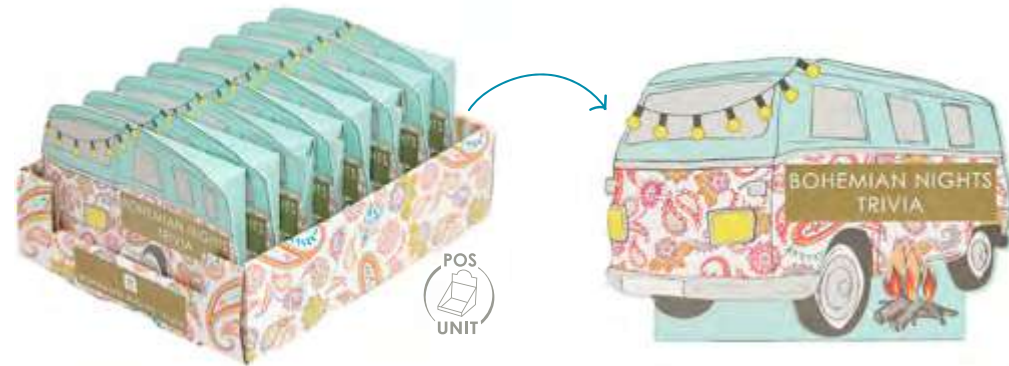

**250
PIECES**

PUZZ-MAP-LDN
London puzzle
H7.8" W6" D1"
Inner 6
\$7.00

talking
tables

TRIVIA AND
GAMES

SS22

BOHO-CARAVAN-TRIV

Trivia game from the world of music, travel, art and culture, 80 cards
Inner 8
\$6.00