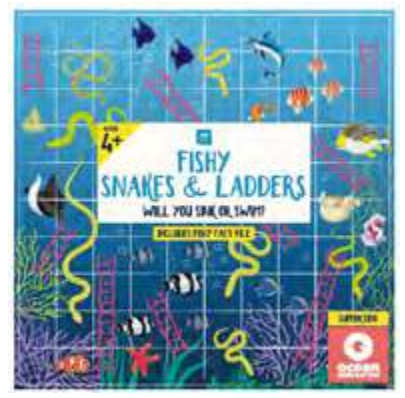

KIDS GAMES
& JIGSAWS

SS22

Plastic waste is damaging the organisms and ecosystems within our ocean. That's why we have designed these educational kids games to be completely plastic free. We've partnered with the fish friendly charity Ocean Generation on this range with a percentage of sales donated to help them achieve their mission to tackle threats to our ocean through science and storytelling.

INCLUDES FISHY FACT FILE

NEW

FISH-GOFISH
Go Fish card game
age 3+
H5" W6" D7"
Inner 12
\$60.00

NEW

FISH-SNAKE-LADDER
Fishy Snakes & Ladders
board game, age 4+
H8" W8" D1.5"
Inner 6
\$12.00

FISH-PUZZLE
100 piece puzzle
age 6+
H10" W7.7" D2"
Inner 4
\$9.00

Finished puzzle size:
H14" x W19"

ANIMAL-MIXUP
Animal Mix Up
game ages 3+
H7" W8" D1.5"
Inner 4
\$7.00

DINO-DOMINOES
Dinosaur Dominoes
game ages 3+
H6.7" x W6.7" D1.5"
Inner 6
\$7.00

DINO-PUZZ-POS
16 puzzles, 4 designs
H10" W8" D8"
Inner 16
\$96.00