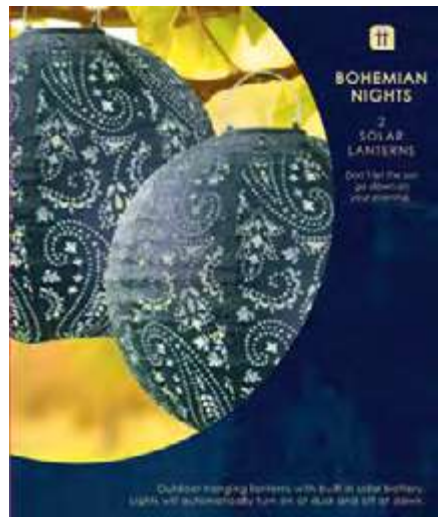

NEW STARTER SET

BOHO-SOLANT-STR - Inner 6

2x BOHO-SOLANT-RND-PINK 2x BOHO-SOLANT-RND-TEAL 2x BOHO-SOLANT-RND-NAVY

\$148.50

Order individually or in starter set

NEW SOLAR LANTERNS

BOHO-SOLANT-RND-PINK
2 pack of pink outdoor hanging LED light lanterns with built in solar battery
11.8" diameter
Inner 6
\$25.00