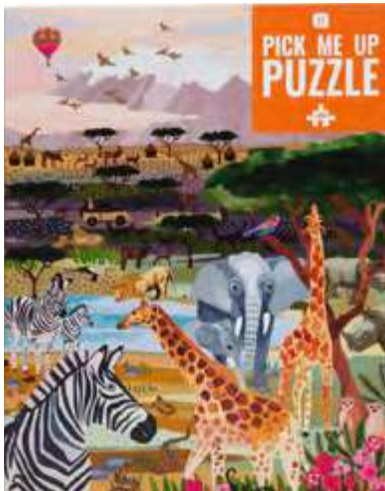

PUZZ-PHEN-WOM
H10.7" W7.7" D1.8"
Inner 4
\$13.00

- All our new 1000 piece puzzles are illustrated and manufactured in Europe.
- Each puzzle includes an additional trivia sheet including 20 testing questions relating to the theme.
- The finished puzzle is beautiful enough to frame
- Finished puzzles size: H26.7" x W19".