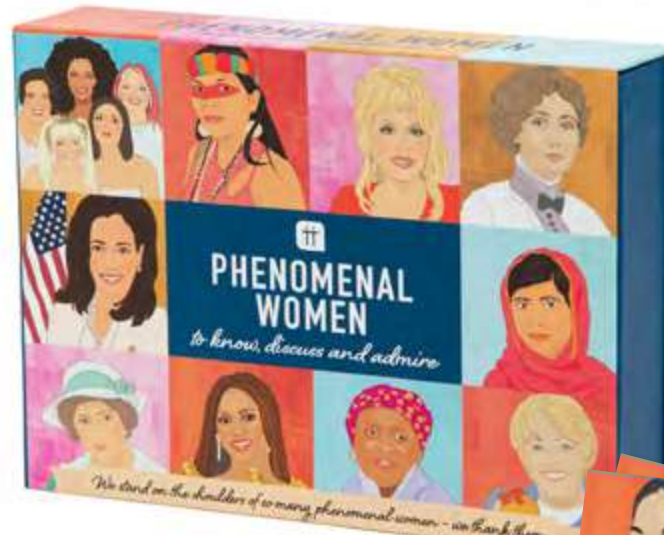

PHEN-WOM-DISCUSS
Phenomenal Women discussion game
H5.7" W7.2" D1.5"
Inner 6
$11.00

**DON'T FORGET:
INTERNATIONAL
WOMEN'S DAY
8TH MARCH 2022**

**A perfect
addition to any
book club style
event or evening
with friends.**