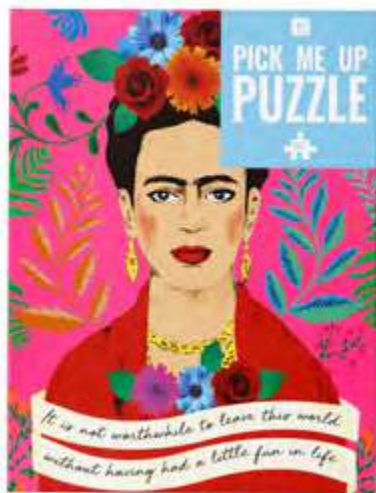

PUZZ-PMU-FRIDA
H10.7" W7.7" D1.8"
Inner 4
$11.75