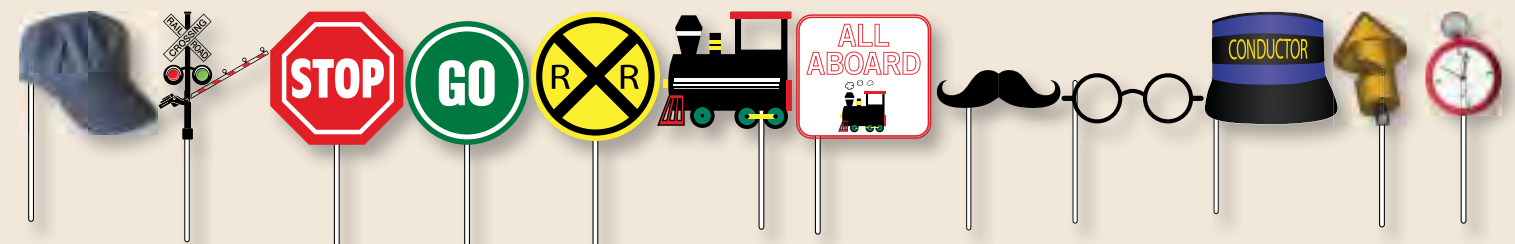

## RAILROAD

BANNER - HAPPY BIRTHDAY  
#40061 \$2.90 (6)

PHOTO PROPS (12 PROPS/PACK)  
#40062 \$2.50 (6)

LOOT BAG  
#40064  
\$1.55 (12)

WALL CUT OUTS (10 CUT OUTS/PACK)  
#40063 \$2.10 (6)

BANNER - "WELCOME HOME"  
#40029 \$2.80 (6)